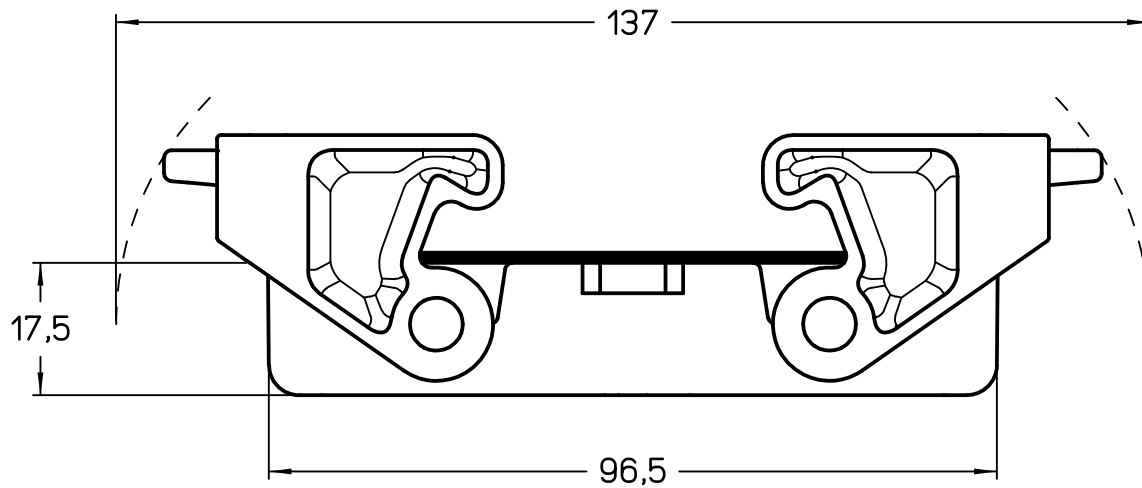

1

2

3

A

A

B

B

	Dimensions in mm
Original Size A4	
Date 06/11/23	
Sign. G. Renna	

Simplified representation with dimensions without tolerance

TCHC 16 G
Insulating cover, size "77.27", with 2 levers, with loop - T-Type

Scale
1:1

1

2

3