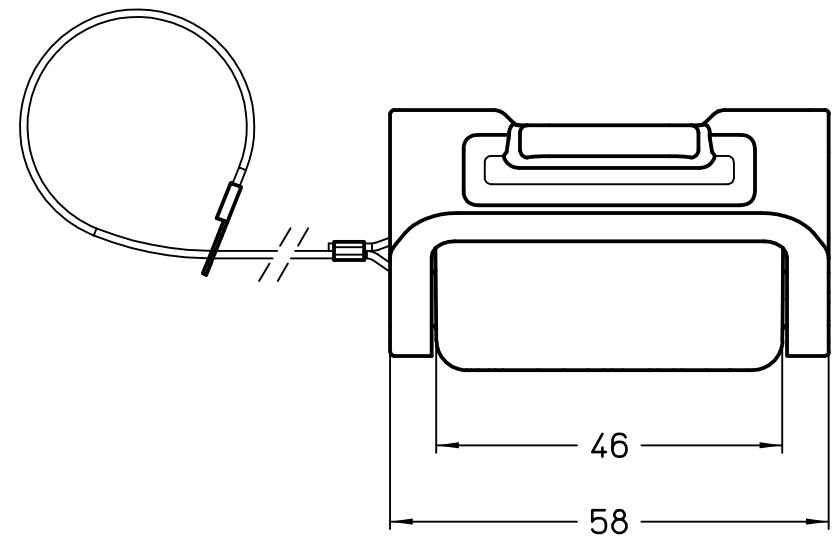

1

2

3

A

A

B

B

	Dimensions in mm
Original Size A4	
Date 06/11/23	
Sign. G. Renna	

Simplified representation with dimensions without tolerance

TCHC 16 G
Insulating cover, size "77.27", with 2 levers, with loop - T-Type

Scale
1:1

1

2

3